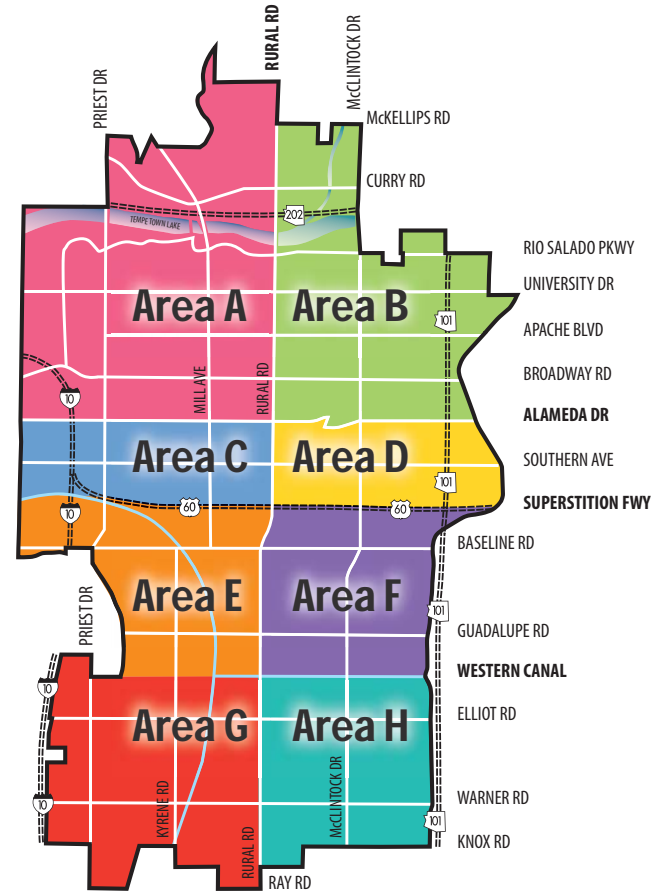

Items may be placed for collection no earlier than 10 days prior to Monday of your collection week and no later than 6 a.m. on Monday of your collection week.

	Collection Week	Collection Type
Area A	FEB 5-9	BULK
	APR 2-6	BULK GREEN
	JUN 4-8	BULK
	AUG 6-10	BULK GREEN
	OCT 1-5	BULK GREEN
	DEC 3-7	BULK
Area B	FEB 12-16	BULK
	APR 9-13	BULK GREEN
	JUN 11-15	BULK
	AUG 13-17	BULK GREEN
	OCT 8-12	BULK GREEN
	DEC 10-14	BULK
Area C	FEB 19-23	BULK
	APR 16-20	BULK GREEN
	JUN 18-22	BULK
	AUG 20-24	BULK GREEN
	OCT 15-19	BULK GREEN
	DEC 17-21	BULK
Area D	FEB 26-MAR 2	BULK
	APR 23-27	BULK GREEN
	JUN 25-29	BULK
	AUG 27-31	BULK GREEN
	OCT 22-26	BULK GREEN
	DEC 24-28	BULK

	Collection Week	Collection Type
Area E	JAN 2-5	BULK
	MAR 5-9	BULK GREEN
	MAY 7-11	BULK
	JUL 2-6	BULK GREEN
	SEP 3-7	BULK GREEN
	NOV 5-9	BULK
Area F	JAN 8-12	BULK
	MAR 12-16	BULK GREEN
	MAY 14-18	BULK
	JUL 9-13	BULK GREEN
	SEP 10-14	BULK GREEN
	NOV 12-16	BULK
Area G	JAN 15-19	BULK
	MAR 19-23	BULK GREEN
	MAY 21-25	BULK
	JUL 16-20	BULK GREEN
	SEP 17-21	BULK GREEN
	NOV 19-23	BULK
Area H	JAN 22-26	BULK
	MAR 26-30	BULK GREEN
	MAY 28-JUN 1	BULK
	JUL 23-27	BULK GREEN
	SEP 24-28	BULK GREEN
	NOV 26-30	BULK

2018 Bulk Trash & Green Organics Collection Schedule

www.tempe.gov/smart

Please Keep This Card For Future Reference